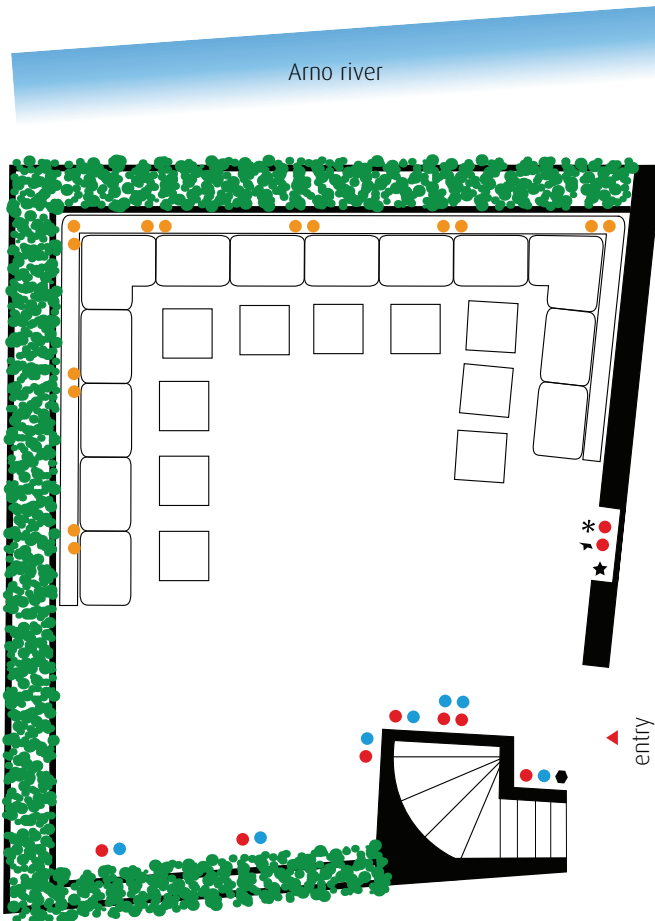

SKY LOUNGE CONTINENTALE

Continental Contemporary Pleasing Hotel - Vicolo dell'Oro 6r - 50123 Florence, Italy
 Phone +39 055 27262 - Fax +39 055 283139

Capacity

Buffet lunches and dinners:
 up to 60 people.
 Cocktails: up to 70 people.
 Sit-down lunches and dinners:
 one large square table seating 24 people
 or four square tables each seating 12 people.

Banquet	48	**
Cocktail	65	☹
Imperial	24	□

LEGEND

- outlet 10 A 220 V italian
- outlet 10/16 A 220 V Schuko
- outlet 10/16 A 220 V Schuko
or light switch for coffee tables
- light switches
- * 1 outlet, phone, RJ45
- ★ 1 outlet, terrestrial TV + 1 outlet, satellite TV
- ▲ TV antenna